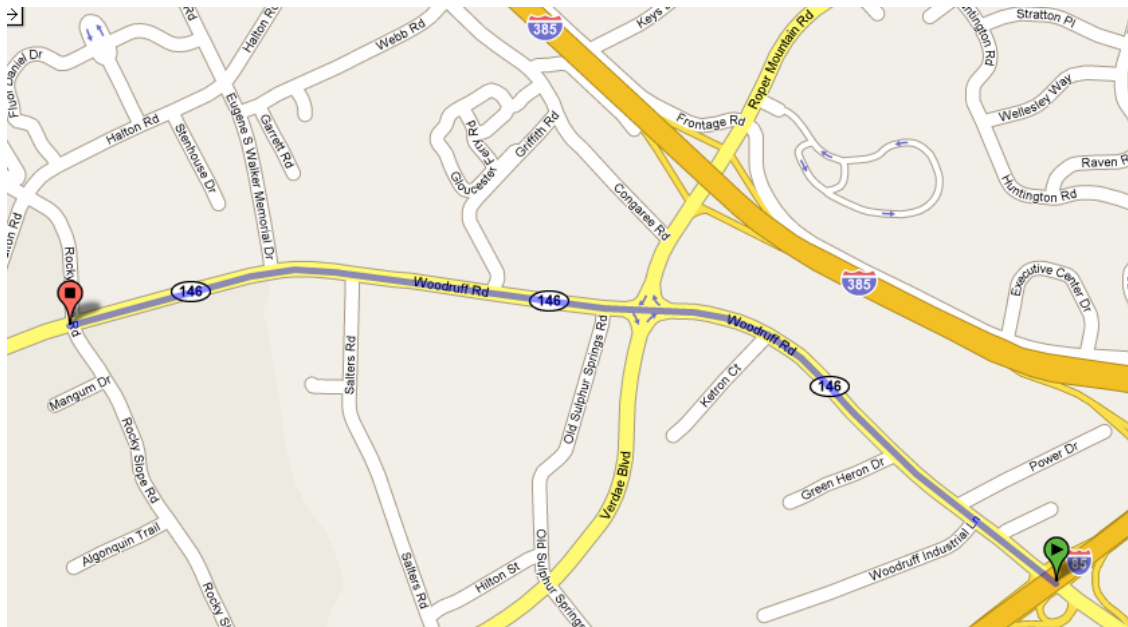

**Directions from Laurens Road:**

- Turn onto Woodruff Road at the intersection of Laurens Road and Woodruff Road
- The bank is located 0.8 miles east of the intersection of Woodruff Road and Laurens Road

**Directions from Interstate 85:**

- Turn onto Woodruff Road at the intersection of Interstate 85 and Woodruff Road heading west (northwest)
- The bank is located 2 miles west of the intersection of Interstate 85 and Woodruff Road

**Bank Hours:**

Monday - Friday

Drive Thru: 8:30am - 5:00pm

Lobby: 9:00am - 5:00pm